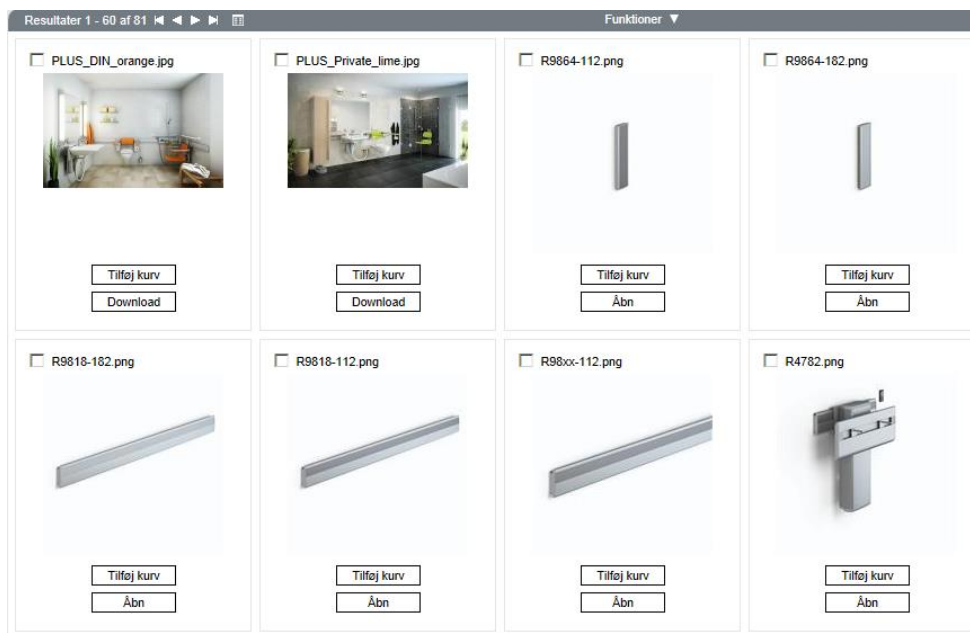

Category Search

Indtast et søgeord	A: Free text search E.G. Plus
Model	B: Model. E.g. sign
Modellid	C: Product number. E.g. 3585
Keyword	D: Extra product info. E.g. Nursing bench
ProductType	E: Predefined categories
Copyright	F: We do not use this field
Dato fra	G: Use if you have an idea of when the photo is taken
Dato til	
Søg	Ryd alle

C: You do not need to type the exact product number. E.g.35 will return R1351 handrail, SB20350 Toilet brush, the R3585 support arm and more.

- Search results from Category Search are automatically presented as thumbnails.